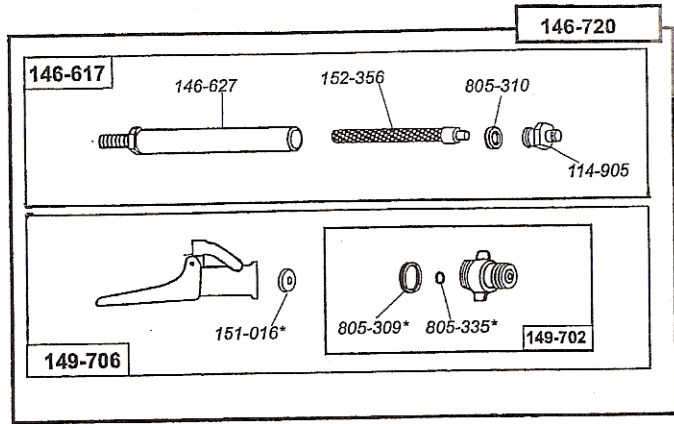

Maintenance Parts For Hudson Metal Compression Sprayers

Models: 92781, 92782

HUDSON

H.D. Hudson Manufacturing Company
500 N Michigan Avenue • Chicago, IL 60611
Ph: 312-644-2830 • Fax: 312-644-7989
www.hudson.com