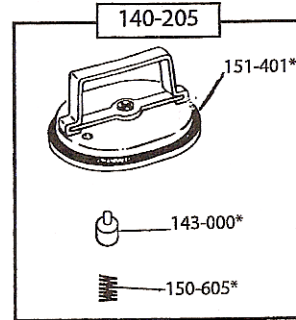

Maintenance Parts For Hudson Metal Compression Sprayers

Models: 92781, 92782

HUDSON

H.D. Hudson Manufacturing Company
500 N Michigan Avenue • Chicago, IL 60611
Ph: 312-644-2830 • Fax: 312-644-7989
www.hudson.com