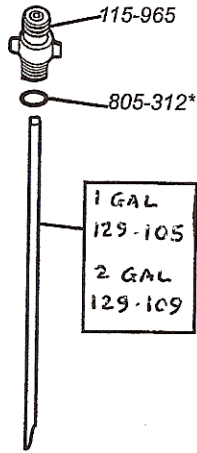

Maintenance Parts For Hudson Metal Compression Sprayers

Models: 92781, 92782

HUDSON

H.D. Hudson Manufacturing Company
500 N Michigan Avenue • Chicago, IL 60611
Ph: 312-644-2830 • Fax: 312-644-7989
www.hudson.com