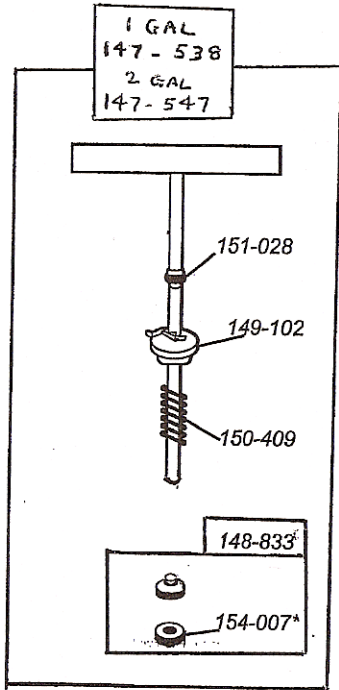

Maintenance Parts For Hudson Metal Compression Sprayers

Models: 92781, 92782

HUDSON

H.D. Hudson Manufacturing Company
500 N Michigan Avenue • Chicago, IL 60611
Ph: 312-644-2830 • Fax: 312-644-7989
www.hudson.com