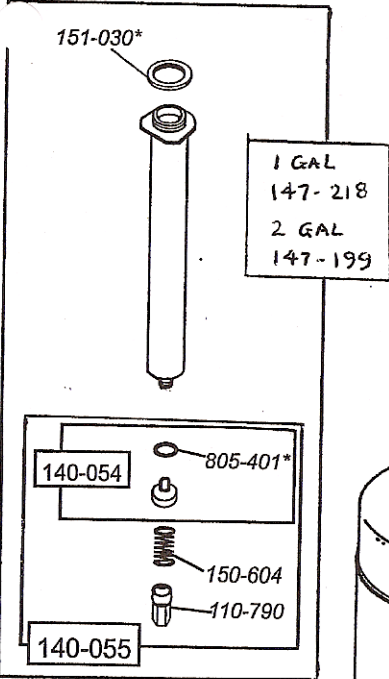

Maintenance Parts For Hudson Metal Compression Sprayers

Models: 92781, 92782

HUDSON

H.D. Hudson Manufacturing Company
500 N Michigan Avenue • Chicago, IL 60611
Ph: 312-644-2830 • Fax: 312-644-7989
www.hudson.com