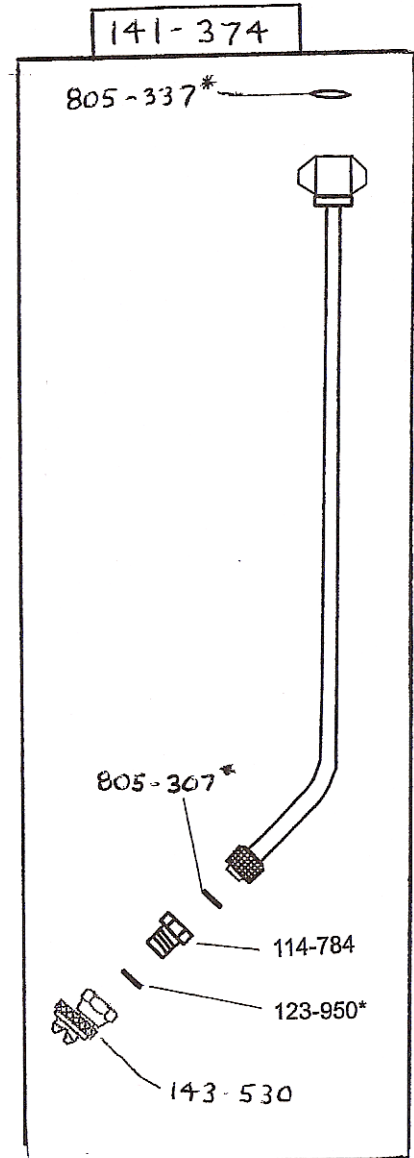

Maintenance Parts For Hudson Metal Compression Sprayers

Models: 92781, 92782

HUDSON

H.D. Hudson Manufacturing Company
500 N Michigan Avenue • Chicago, IL 60611
Ph: 312-644-2830 • Fax: 312-644-7989
www.hudson.com