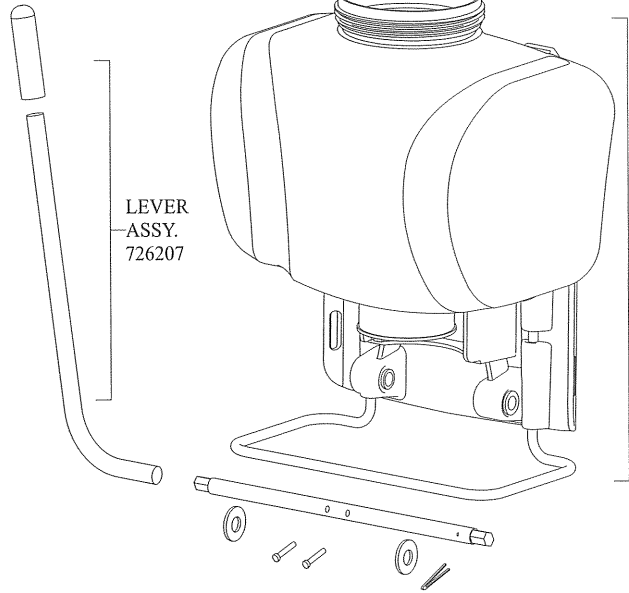

SPARE
PART KIT
148644

ALL PART
WITH (*)
MARK

*FAN
NOZZLE ASSY.
724224

*TWINS
NOZZLE ASSY.
724225

*4-HOLES
NOZZLE ASSY.
724226

*HEXAGON
SPANNER
731503

INLET CAP
ASSY.
726324

STRAINER
73450101

TANK
ASSY.
721101

*O-RING
735219

PUMP ASSY.
722119

*O-RING
735217

*O-RING
735218

*BOWL
734634

OPERATION
ARM ASSY.
722309

GASKET
735220
CONE
NOZZLE ASSY.
724223