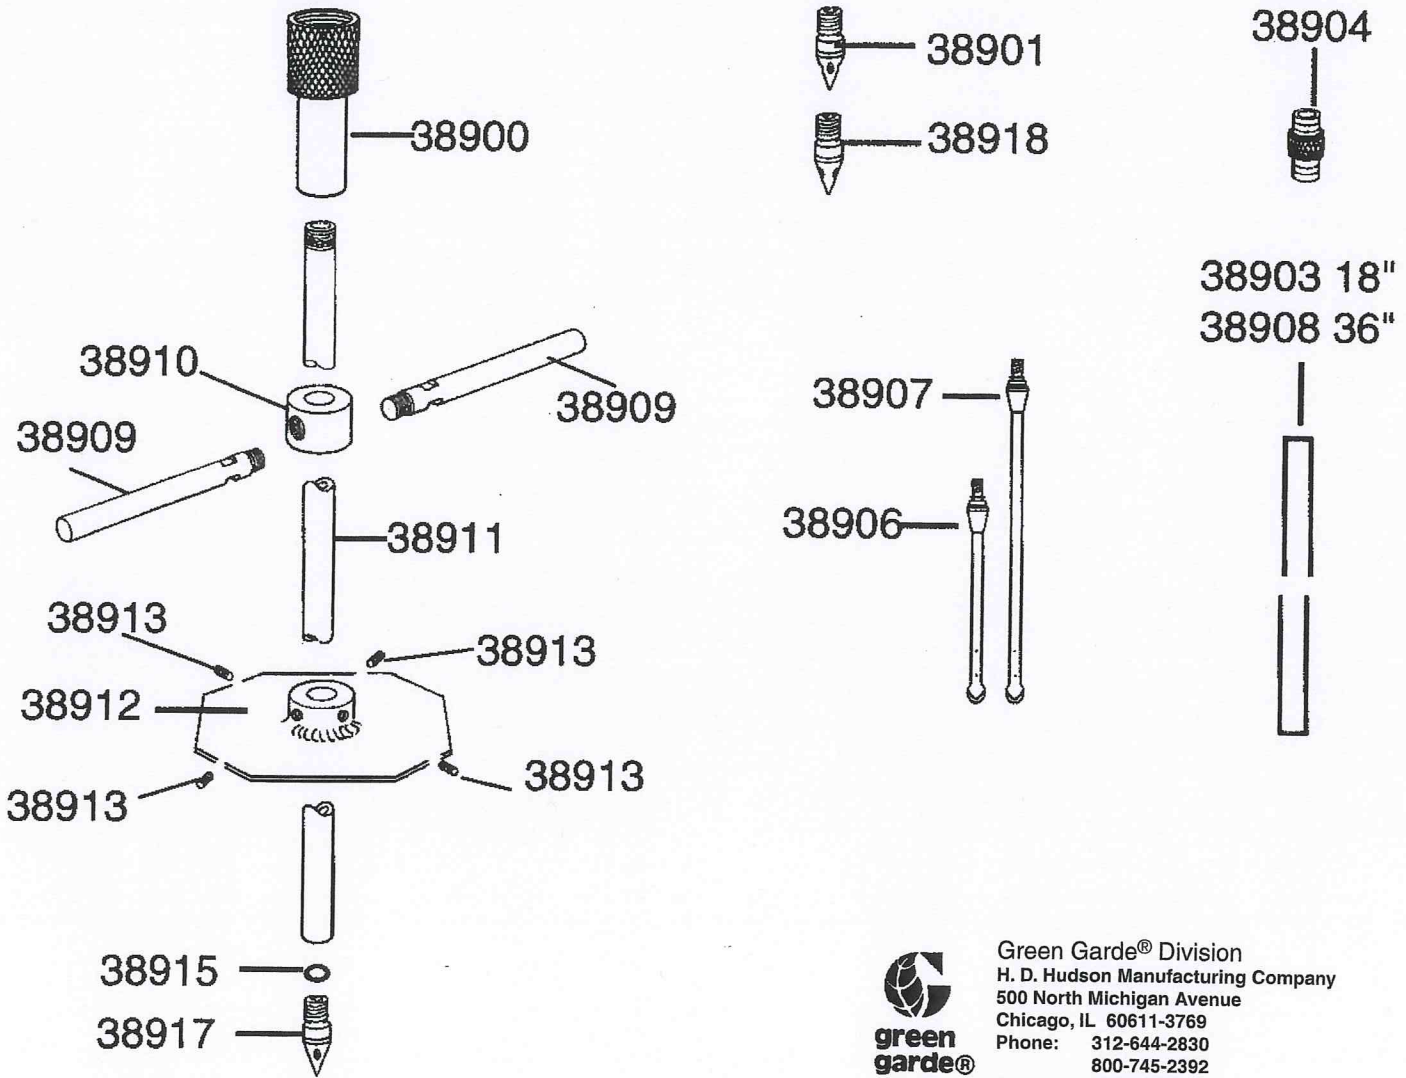

38919

**MAINTENANCE PARTS FOR GREEN GARDE® ROOTFEEDER (38919)**

Green Garde® Division  
 H. D. Hudson Manufacturing Company  
 500 North Michigan Avenue  
 Chicago, IL 60611-3769  
 Phone: 312-644-2830  
 800-745-2392  
 Fax: 312-644-7989  
<http://www.hdhudson.com>  
[ladybug@hdhudson.com](mailto:ladybug@hdhudson.com)

**Part No. Description**

38900	Adapter
38901	Tip, 4 hole, includes O-Ring
38903	Tube Extension 18"
39004	Extension Connector with O-Ring
38905	Flexible Splash Plate (not illustrated)
38906	Needle Attachment, 7"
38907	Needle Attachment, 11"
38908	Extension Tube, 36"

**Part No. Description**

38909	Handle (2 needed)
38910	Collar
38911	Main Tube 36"
38912	Foot Plate, includes 4 set screws
38913	Hex Head Set Screw
38915	O-ring
38917	Tip, 2 hole, includes O-Ring
38918	Tip, 3 hole, includes O-Ring