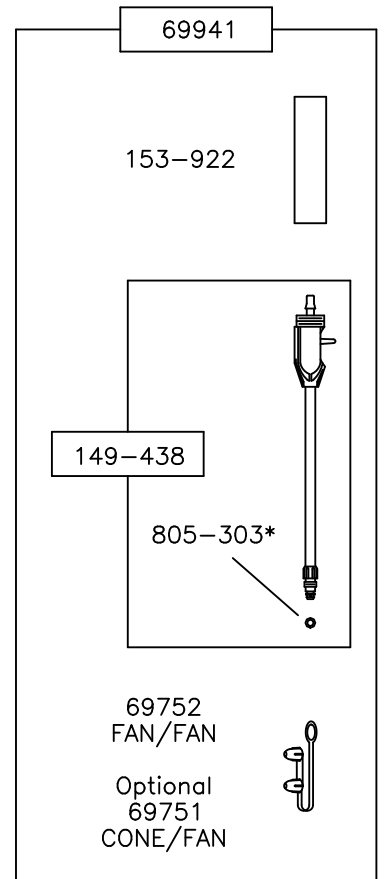

Maintenance Parts for Hudson®  
 Polyethylene Quick 'N' Easy™ Eliminator® Sprayer  
 Models: 67981

803-559

156-231

153-445

6985  
MAINTENANCE KIT

\* PARTS  
INCLUDED IN KIT

H.D. Hudson Manufacturing Company  
 500 North Michigan Avenue – Chicago, IL 60611  
 Phone: 800-523-9284 – Fax: 312-644-7989  
 E-mail: ladybug@hdhudson.com  
 Website: www.hdhudson.com