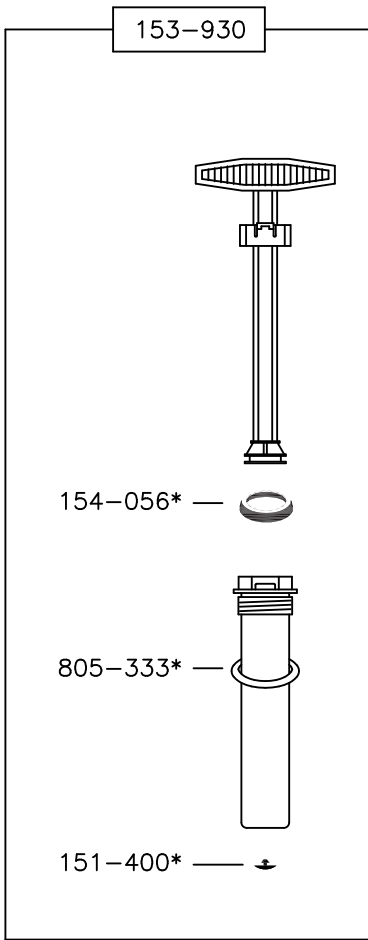

Maintenance Parts for Hudson®  
 Polyethylene Quick 'N' Easy™ Eliminator® Sprayer  
 Models: 67981

803-559

156-231

153-445

6985  
MAINTENANCE KIT

\* PARTS  
INCLUDED IN KIT

H.D. Hudson Manufacturing Company  
 500 North Michigan Avenue – Chicago, IL 60611  
 Phone: 800-523-9284 – Fax: 312-644-7989  
 E-mail: ladybug@hdhudson.com  
 Website: www.hdhudson.com