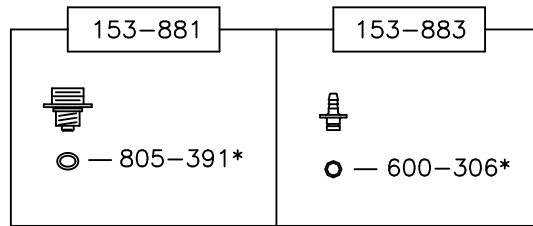

Maintenance Parts for Hudson®  
 Polyethylene Quick 'N' Easy™ Eliminator® Sprayer  
 Models: 67981

803-559

156-231

153-445

6985  
MAINTENANCE KIT

\* PARTS  
INCLUDED IN KIT

H.D. Hudson Manufacturing Company  
 500 North Michigan Avenue – Chicago, IL 60611  
 Phone: 800-523-9284 – Fax: 312-644-7989  
 E-mail: ladybug@hdhudson.com  
 Website: www.hdhudson.com