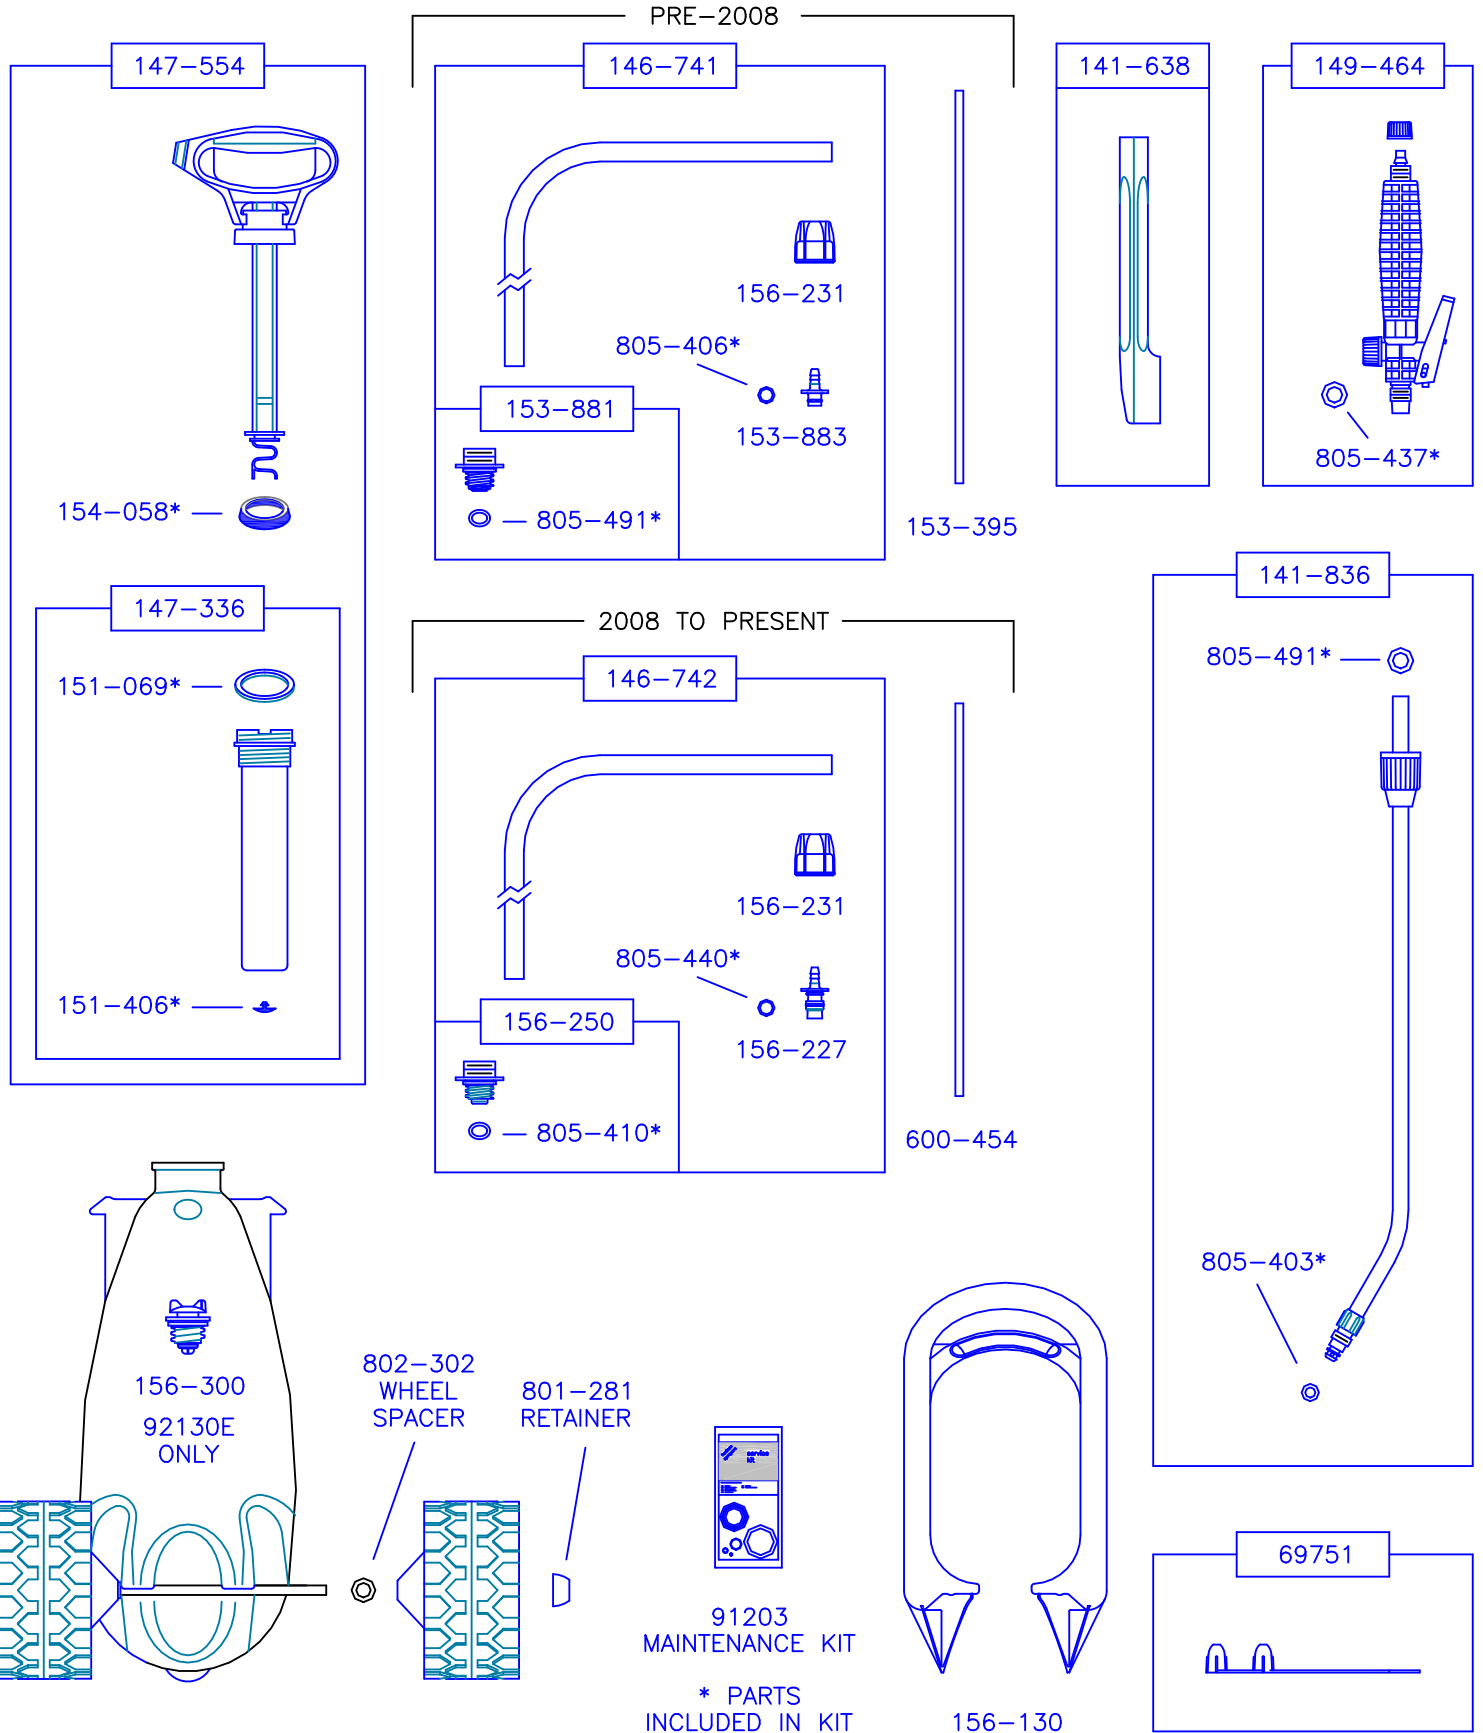

MAINTENANCE PARTS FOR HUDSON® POLYETHYLENE PORTA SPRAY™ SPRAYER

Models: 92130, 92130E

HUDSON®

H.D. HUDSON MANUFACTURING COMPANY
500 North Michigan Avenue - Chicago IL 60611
Phone: 800-523-9284 - FAX: 312-644-7989
E-Mail: ladybug@hdhudson.com
Website: www.hdhudson.com